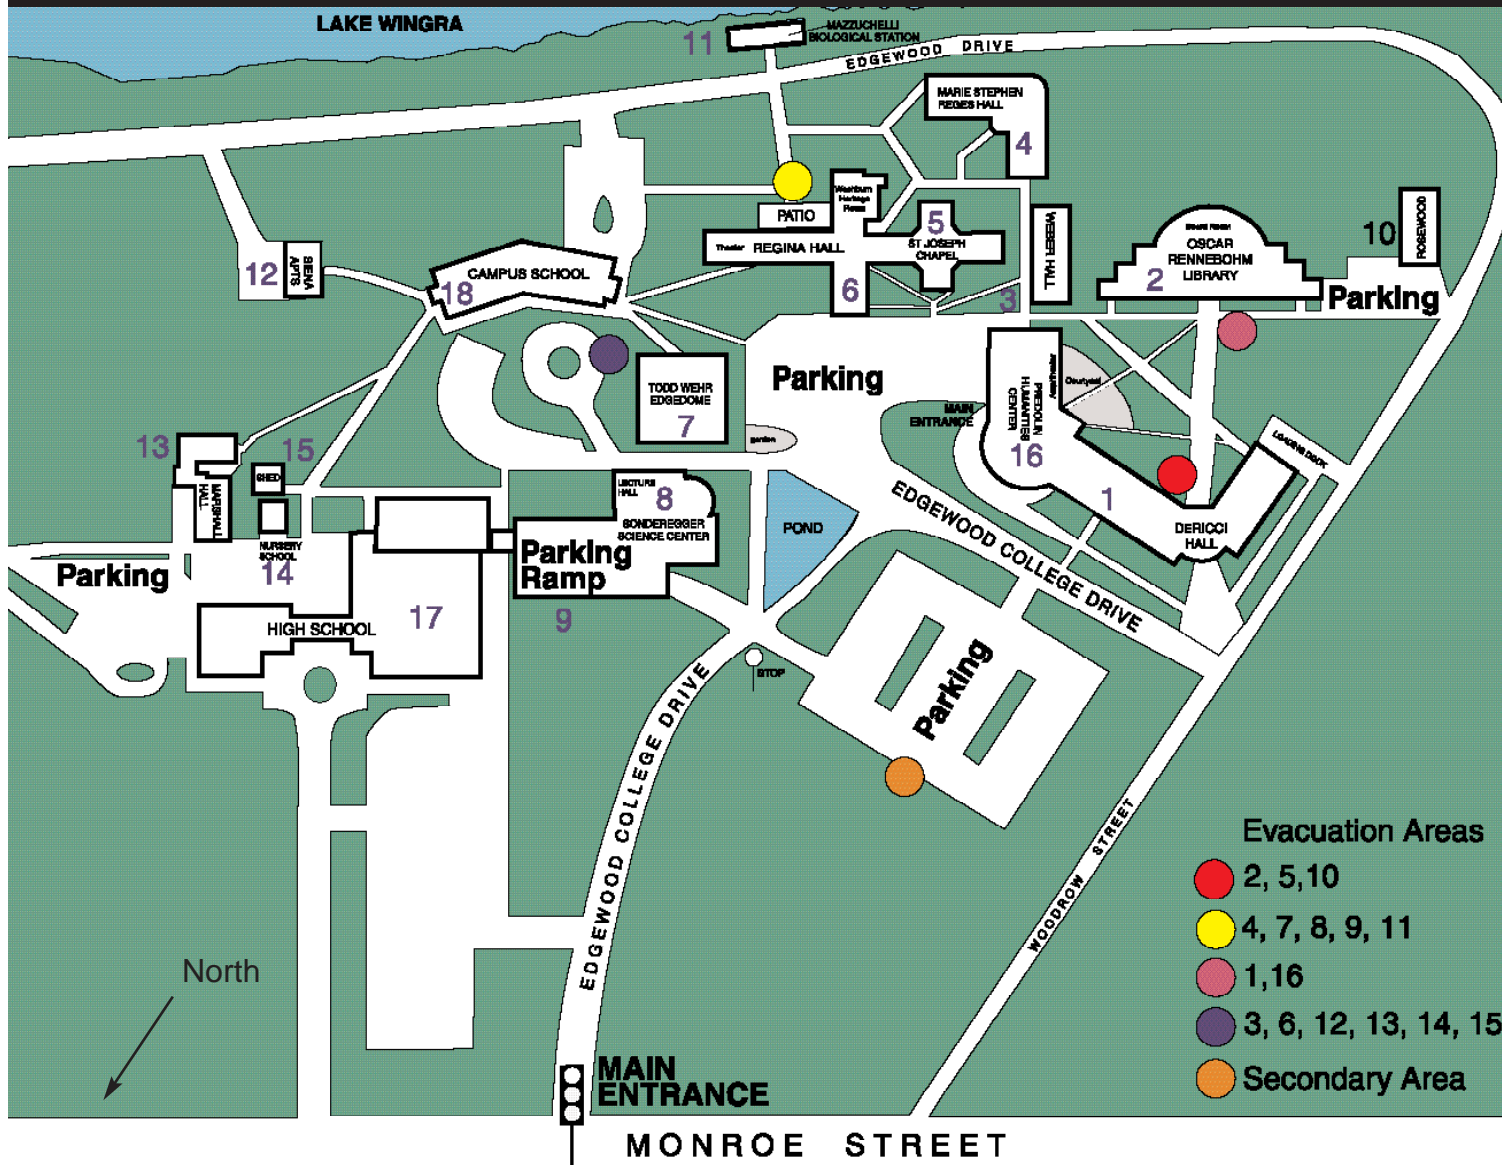

MAP TO EVACUATION MEETING AREAS

- 1. DeRicci Hall:** 1000 Edgewood College Drive
- 2. Oscar Rennebohm Library:** 959 Edgewood College Drive
- 3. Weber Hall:** 951 Edgewood College Drive
- 4. Reges (Stevie) Hall:** 2340 Edgewood Drive
- 5. St. Joseph Chapel:** 947 Edgewood College Drive
- 6. Regina Hall:** 945 Edgewood College Drive
- 7. Todd Wehr Edgedome:** 937 Edgewood College Drive
- 8. Sonderegger Science Center:** 821 Edgewood College Drive
- 9. Parking Ramp:** 817 Edgewood College Drive

- 10. Rosewood:** 863 Woodrow Street
- 11. Mazzuchelli Biology Station:** 2333 Edgewood Drive
- 12. Siena Apartments:** 2302 Edgewood Drive
- 13. Marshall Hall:** 1002 Edgewood Avenue
- 14. Nursery School:** 1006 Edgewood Avenue
- 15. Storage Facility:** 1010 Edgewood Avenue
- 16. Henry Predolin Humanities Center:** 1000 Edgewood College Drive
- 17. Edgewood High School:** 2219 Monroe Street
- 18. Edgewood Campus Grade School:** 829 Edgewood College Drive